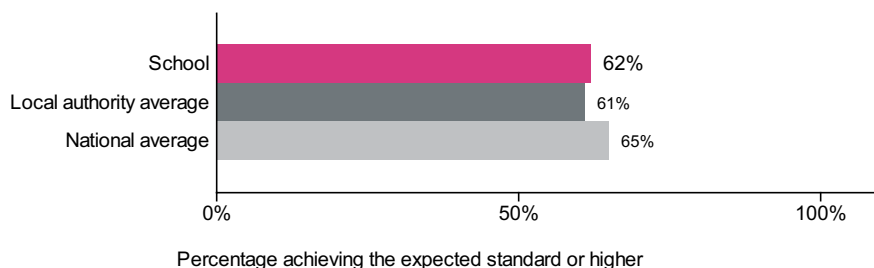

St Mewan Community Primary School (URN: 137402)

This is a new academy which opened on 1 September 2011.

Go to [St Mewan Community Primary School](#) for the previous record.

Key stage 2

This is revised data for 2018/19.

Progress in reading, writing and maths

Reading

Number of pupils = 63

Pupils with adjusted scores = 0

Confidence interval
-1.6 to 1.5

Writing

Number of pupils = 63

Pupils with adjusted scores = 0

Confidence interval
0.3 to 3.1

Maths

Number of pupils = 63

Pupils with adjusted scores = 0

Confidence interval
-0.1 to 2.6

Reading, writing and maths combined

Percentage of pupils achieving the expected standard or higher

Number of pupils = 63